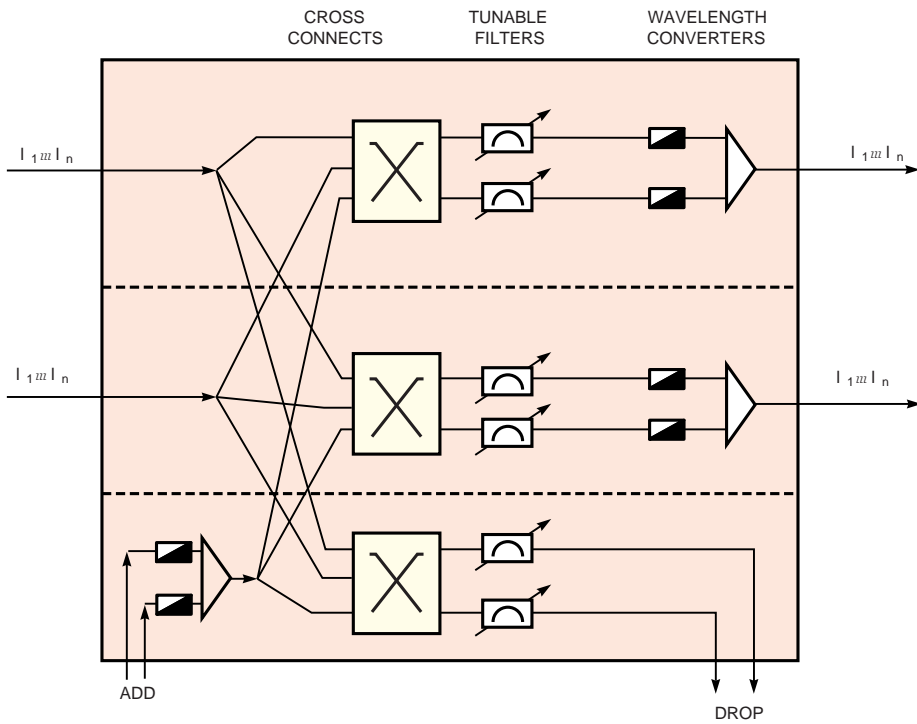

Figure 5

Alcatel's generic architecture for an optical cross-connection with add/drop ports provides for broadcast, multicast, or select channel routing from inputs to outputs.