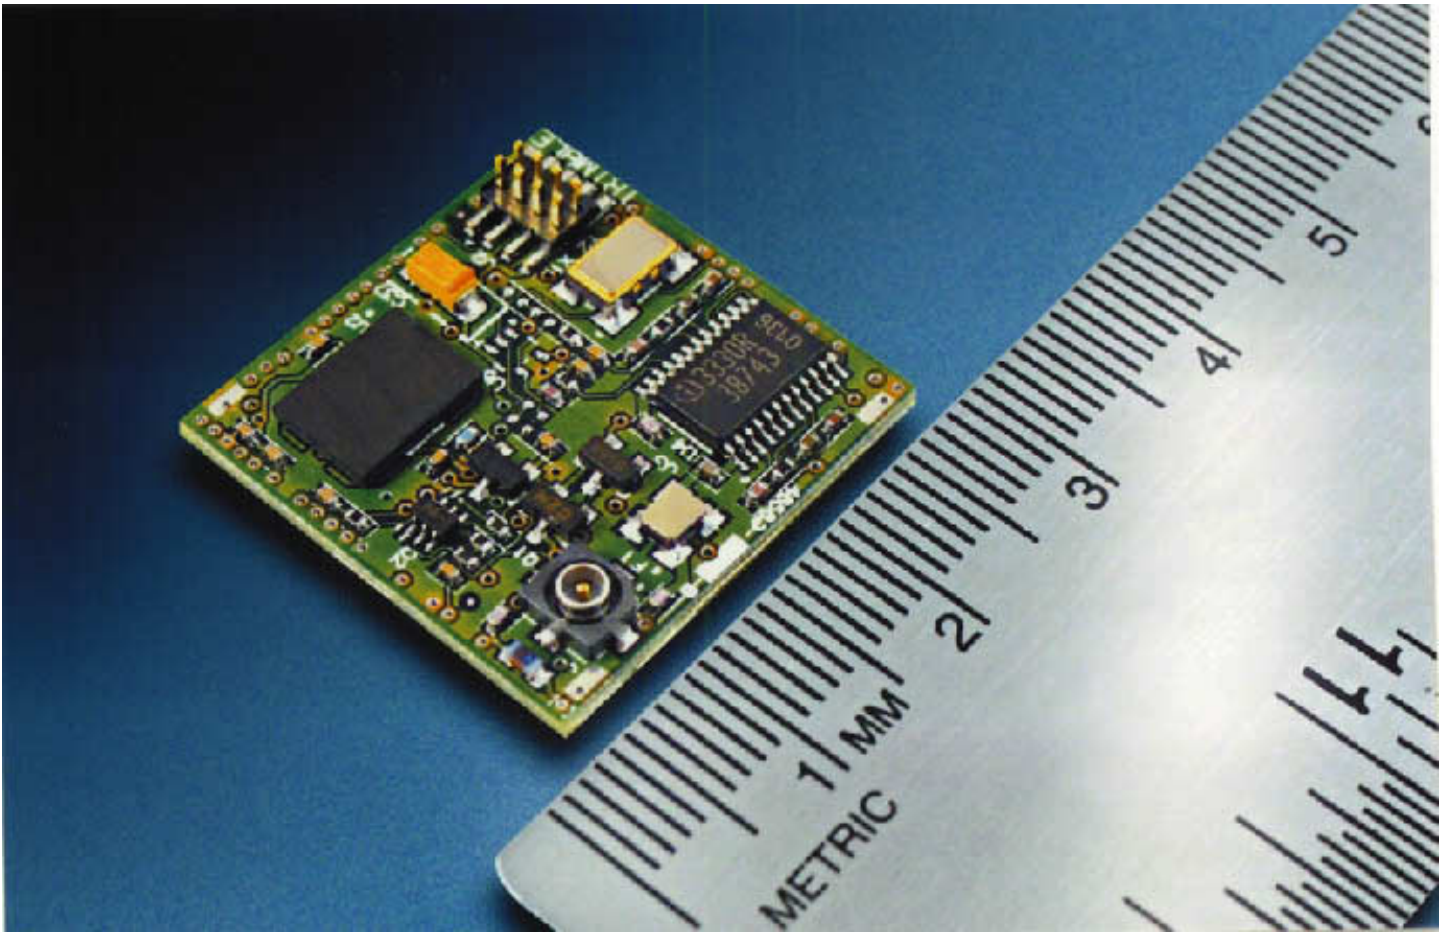

Figure 5

Trimble's Lassen SQ is typical of the physical format of a new generation of modular GPS receiver systems.