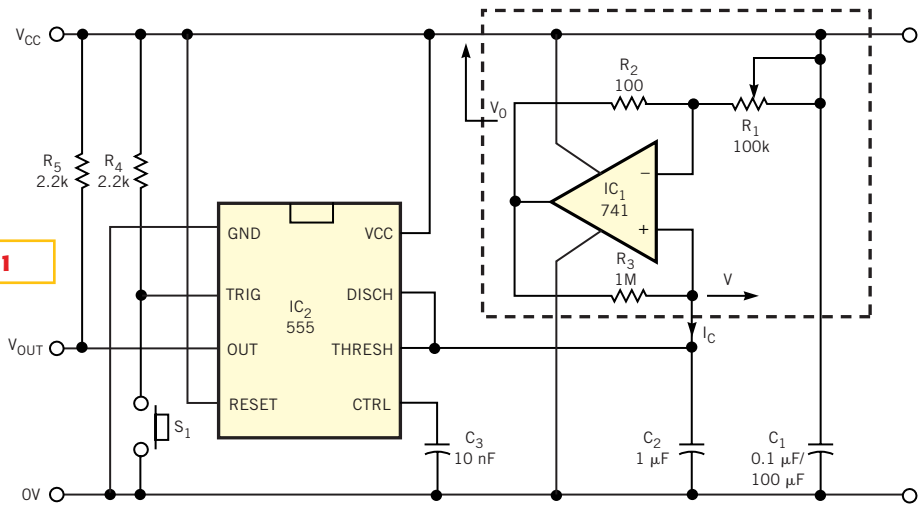

**Figure 1**

This innovative timer turns on approximately 18 minutes *before* you press switch  $S_1$ .