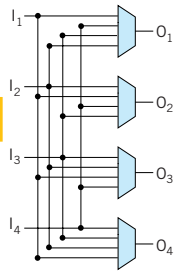

Figure 1

A parameterized barrel shifter is an efficient LUT-based structure.