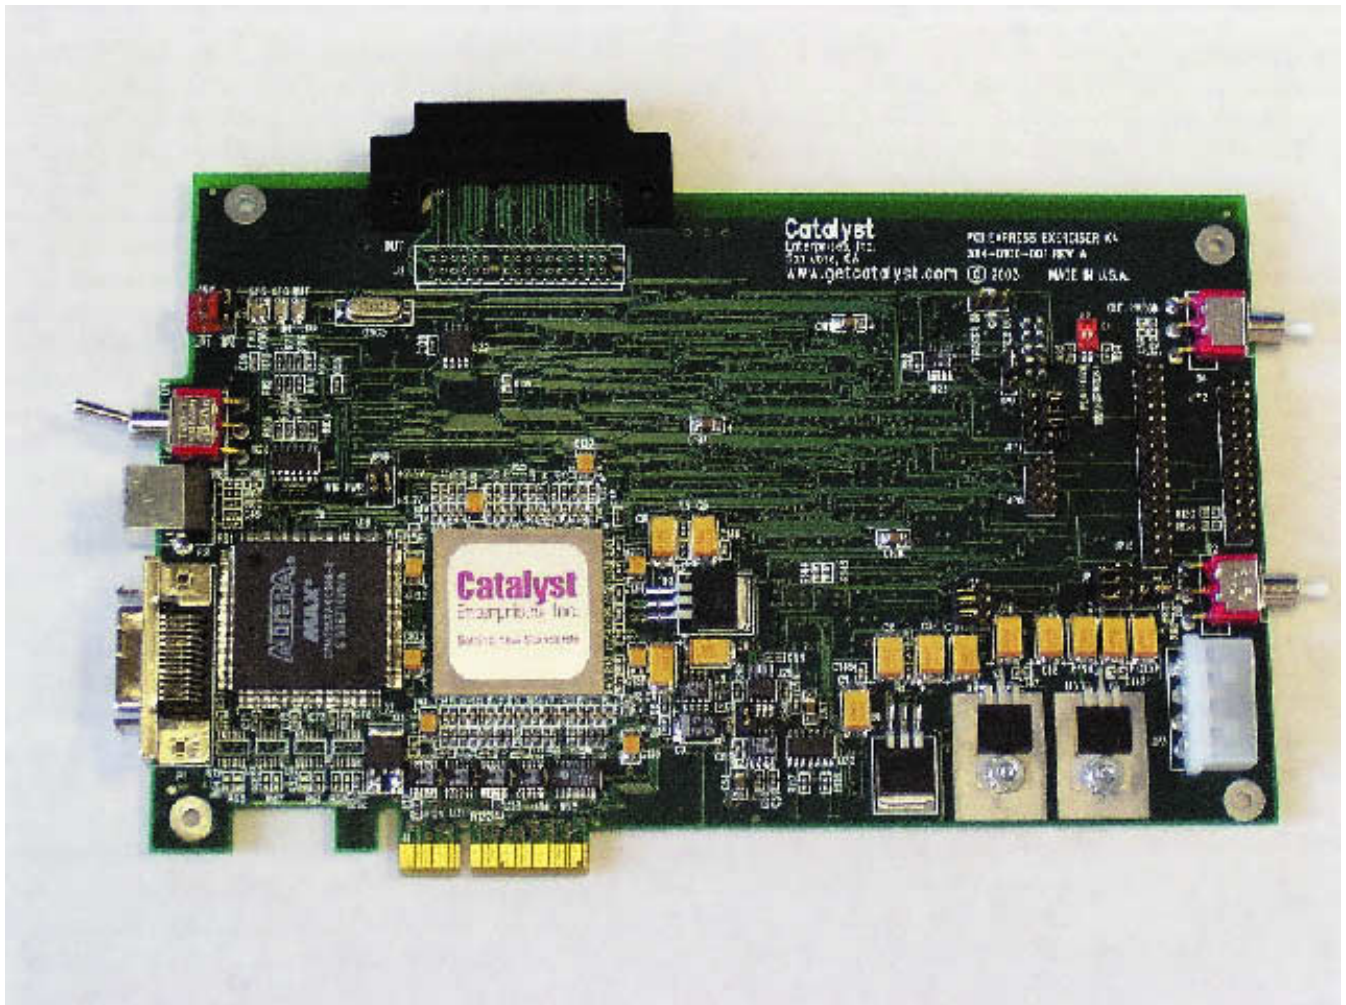

**Figure 5**

**The PX-4 PCI Express Exerciser from Catalyst Enterprises is an advanced signal generator for PCI Express systems with links as wide as  $\times 4$ .**