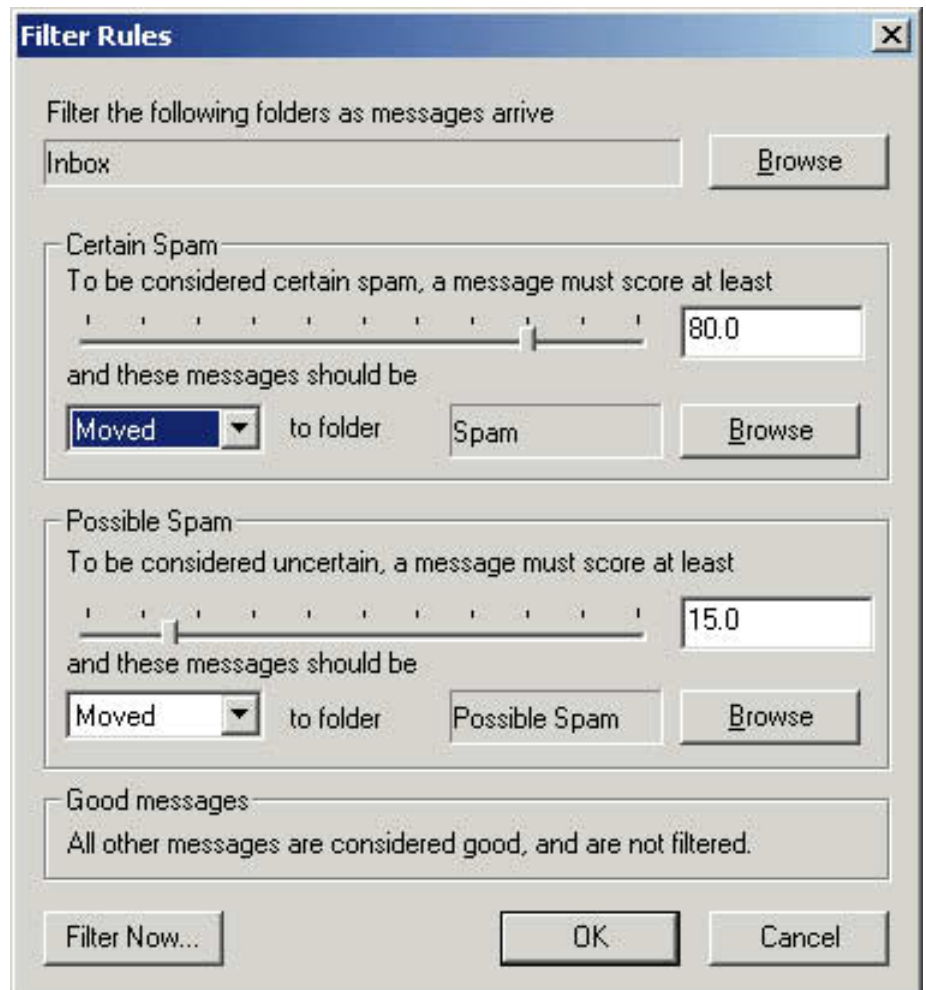

(a)

Figure 1
SpamBayes can run either stand-alone or as a plug-in integrated within Outlook (a). You can customize its responses when incoming e-mail arrives, as well as the probability scores that determine whether each message is "ham," potential spam, or spam (b).