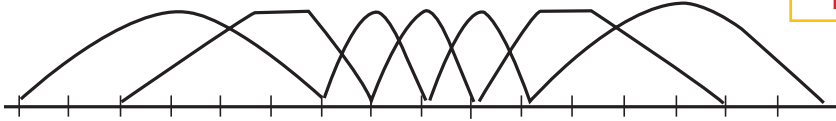

**Figure 7**

Variable-window sizes are one key means of combating pre-echo (courtesy Berkeley Design Technology Inc).