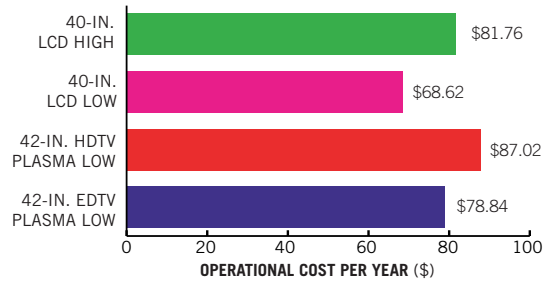

(a)

NOTES: ED=ENHANCED DEFINITION.
HD=HIGH DEFINITION.

	42-IN. PLASMA	40-IN. LCD
WATTS	270	240 TO 280
COST PER YEAR	\$78	\$70 TO \$82*

*OPERATING COSTS BASED ON 10 CENTS PER KILOWATT HOUR WITH A USAGE OF EIGHT HOURS A DAY, 365 DAYS A YEAR.

(b)

(d)

(c)

Plasma sets, like CRTs, are emissive (a, courtesy HowStuffWorks, www.howstuffworks.com) and have CRT-like power-consumption characteristics (b, courtesy NEC). At this year's CES, Samsung unveiled a 102-in. plasma display (c), whereas the largest LCD was a 65-in. unit from Sharp (d).