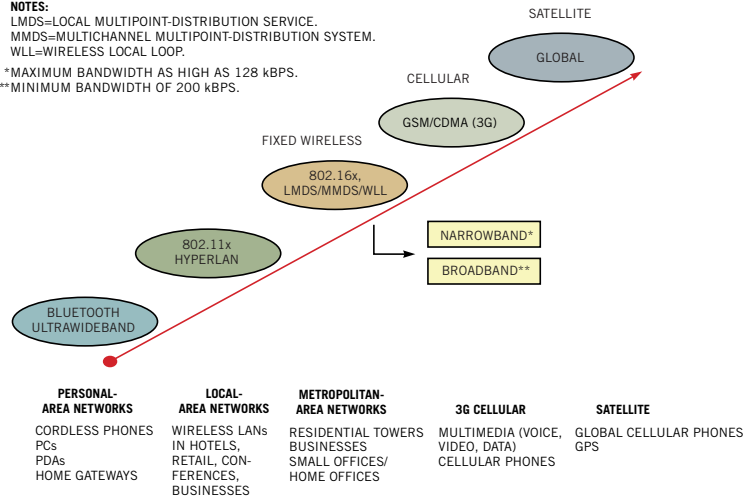

NOTES:

LMDS=LOCAL MULTIPOINT-DISTRIBUTION SERVICE.
 MMDS=MULTICHANNEL MULTIPOINT-DISTRIBUTION SYSTEM.
 WLL=WIRELESS LOCAL LOOP.

*MAXIMUM BANDWIDTH AS HIGH AS 128 KBPS.
 **MINIMUM BANDWIDTH OF 200 KBPS.

Figure 2

A MAN (metropolitan-area-network) technology, WiMax fits between Wi-Fi and cellular technologies in data rate and range.