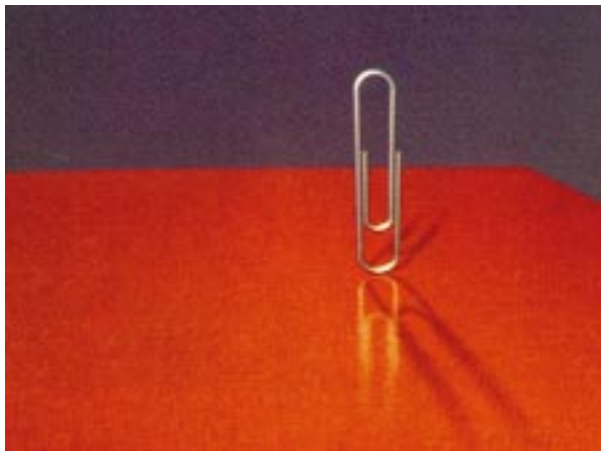

Figure 8

(a)

(b)

(c)

(d)

(e)

**T-Buffer effects include before (a) versus after (b) full-scene antialiasing, motion blur (c), shallow depth of field (d), and soft-edged shadows (e) (courtesy 3dfx Interactive, the Association for Computing Machinery, Disney Studios, and Pixar Animation Studios).**