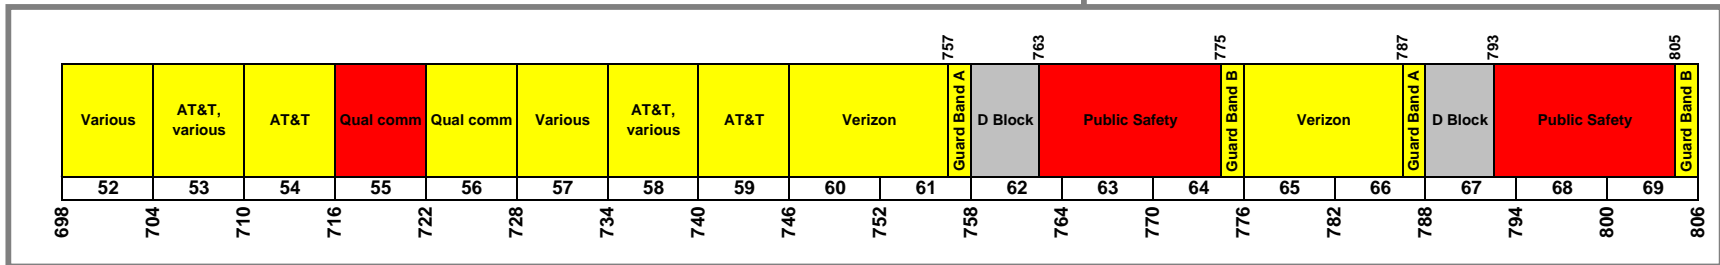

UHF Spectrum (after Feb 17, 2009)

US TV Chan	TV BROADCASTS																																			Auctioned for New Services										New Svcs		900 MHz		STL	2.4 GHz									
	REGIONAL PUBLIC SAFETY														Radio Astronomy											PUBLIC SAFETY				Unlicensed Devices	Studio-Transmitter Links	Wi-Fi, Bluetooth, Unlicensed Devices																												
14	15	16	17	18	19	20	21	22	23	24	25	26	27	28	29	30	31	32	33	34	35	36	37	38	39	40	41	42	43	44	45	46	47	48	49	50	51	52	53	54	55	56	57	58	59	60	61	62	63	64	65	66	67	68	69	902 - 928		944-952	2.4 - 2.483 GHz	
470-476	476-482	482-488	488-494	494-500	500-506	506-512	512-518	518-524	524-530	530-536	536-542	542-548	548-554	554-560	560-566	566-572	572-578	578-584	584-590	590-596	596-602	602-608	608-614	614-620	620-626	626-632	632-638	638-644	644-650	650-656	656-662	662-668	668-674	674-680	680-686	686-692	692-698	698-704	704-710	710-716	716-722	722-728	728-734	734-740	740-746	746-752	752-758	758-764	764-770	770-776	776-782	782-788	788-794	794-800	800-806	902 - 928		944-952	2.4 - 2.483 GHz	

Regional Public Safety Channels:			
Boston	14, 16	Miami	14
Chicago	14, 15	New York	14, 15, 16
Cleveland	14, 15	Philadelphia	19, 20
Dallas	16	Pittsburgh	14, 18
Detroit	15, 16	San Francisco	16, 17
Houston	17	Washington DC	17, 18
Los Angeles	14, 16, 20		

STATUS OF AUCTION BLOCKS	
	Auction complete, spectrum is in use
	Auction complete, spectrum use uncertain or local/regional
	Auction pending